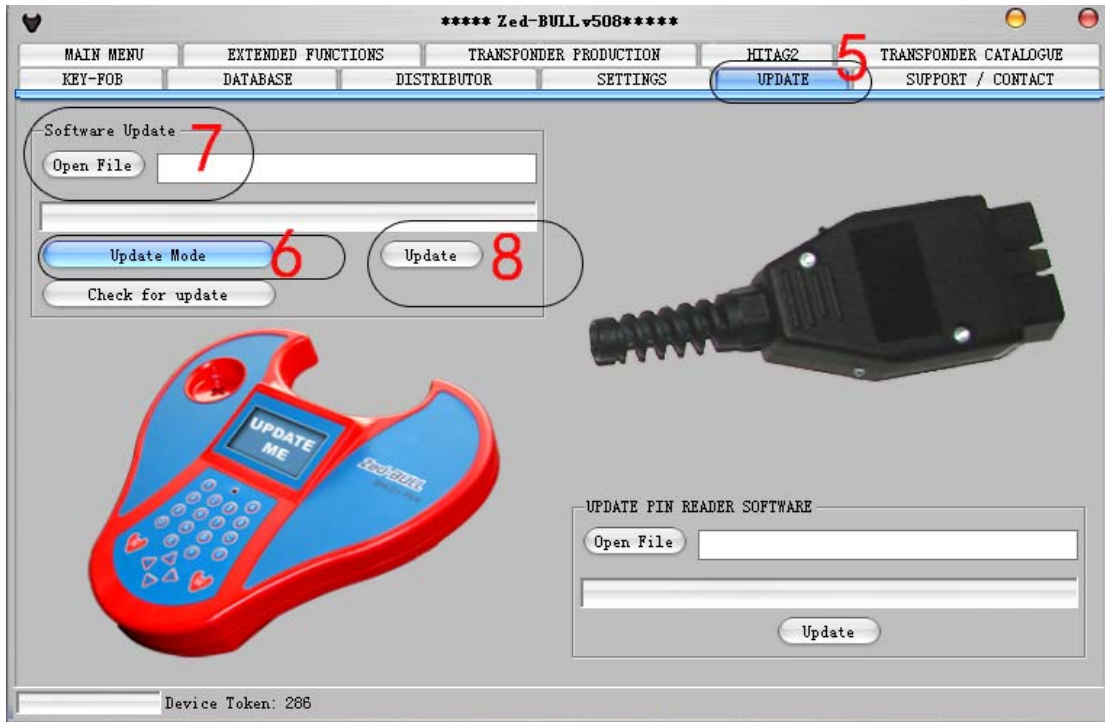

Request Outcode

E-Mail Adress:

Send

INCODE:

Enter Incode

Device Token: 0

DATA: 682520BB682520BB
TYPE: TEMIC 8C CRYPTO

TYPE: 8E MEG. CRYPTO 2
HONDA-H & AUDI