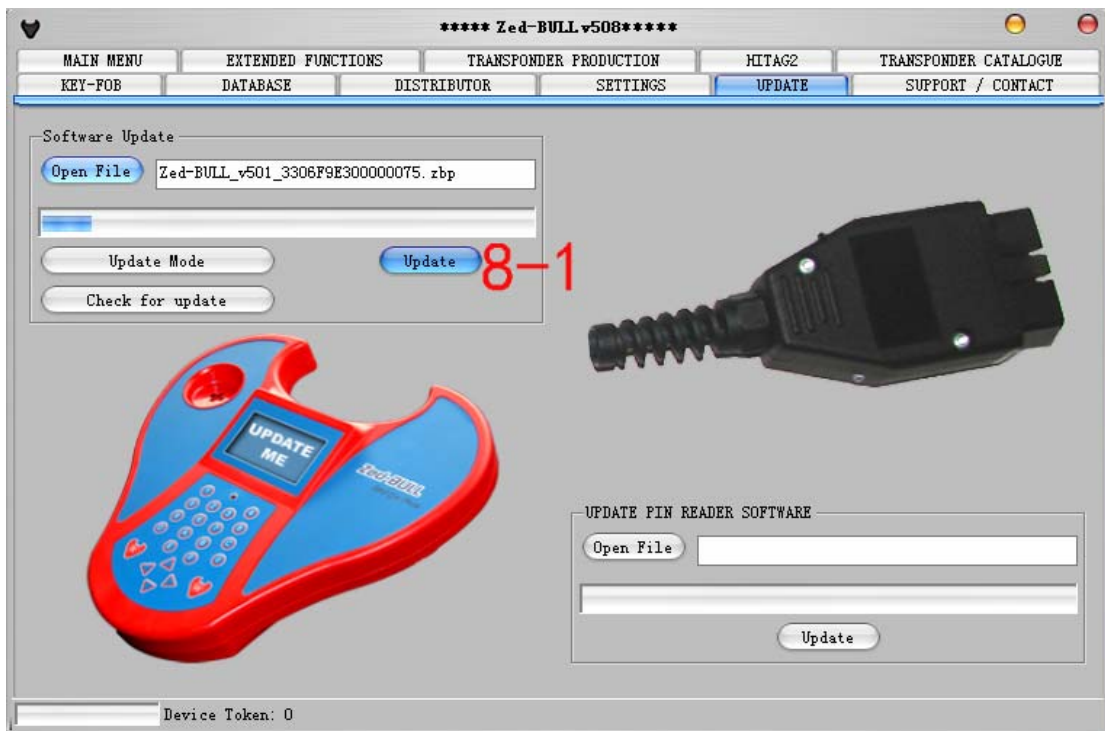

Request Outcode

E-Mail Adress:

Send

INCODE:

Enter Incode

Device Token: 0

DATA: 682520BB682520BB
TYPE: TEMIC 8C CRYPTO

TYPE: 8E MEG. CRYPTO 2
HONDA-H & AUDI