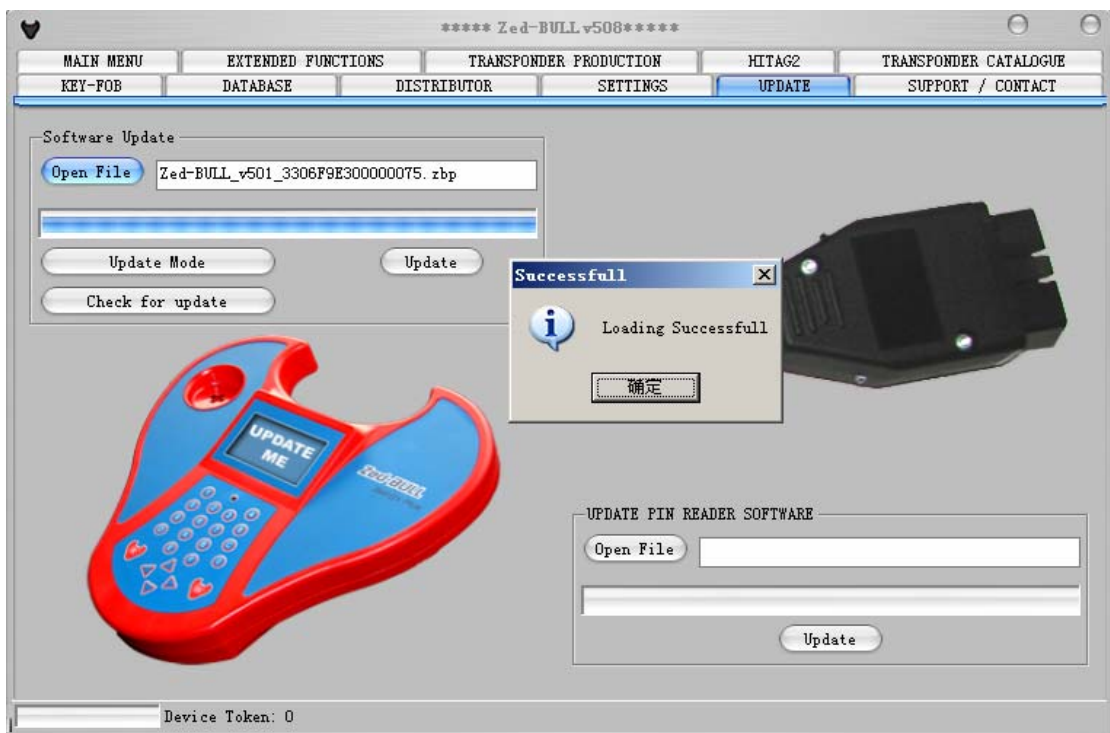

Request Outcode

E-Mail Adress:

Send

INCODE:

Enter Incode

Device Token: 0

DATA: 682520BB682520BB
TYPE: TEMIC 8C CRYPTO

TYPE: 8E MEG. CRYPTO 2
HONDA-H & AUDI